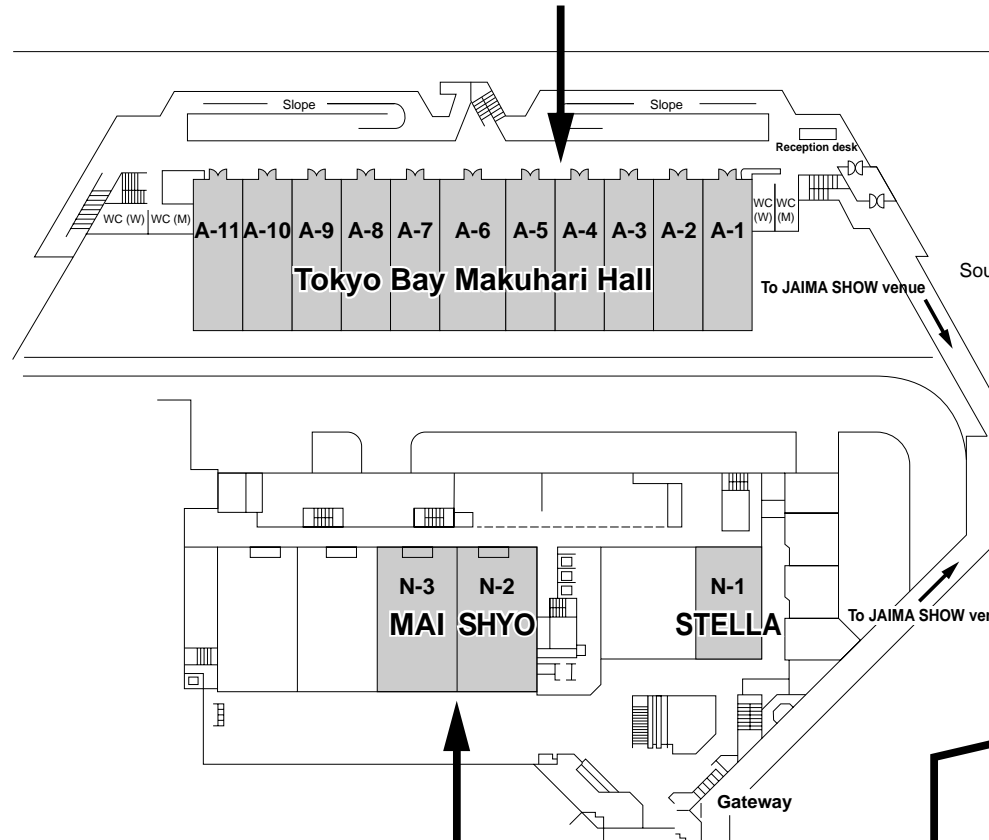

Layout of the venue

- [Section 1 for New Technology Seminars]
APA Hotel & Resort Tokyo Bay Makuhari
Tokyo Bay Makuhari Hall, Rooms No. 1 to 11 (2nd floor)
 (Room Capacity for A-6 is 200, Other Rooms 100)

- [Section 2 for New Technology Seminars]
Hotel New Otani Makuhari (2nd floor)
STELLA, Room N-1. SHYO, Room N-2.
MAI, Room N-3.
 (Room Capacity for N1 is 100, Other Rooms 200)

- [Exhibition Halls JAIMA SHOW 2009]
Halls 4, 5 and 6 in the Makuhari Messe
International Exhibition Hall

- Solution Corner
- JST Booth
- JETRO ZONE
- Research Organization Corner
- Academic Association Corner
- International Organization Corner
- News & Magazine Corner

- [Rooms for JAIMA Conferences and Tokyo Conferences]
International Conference Hall in Makuhari Messe