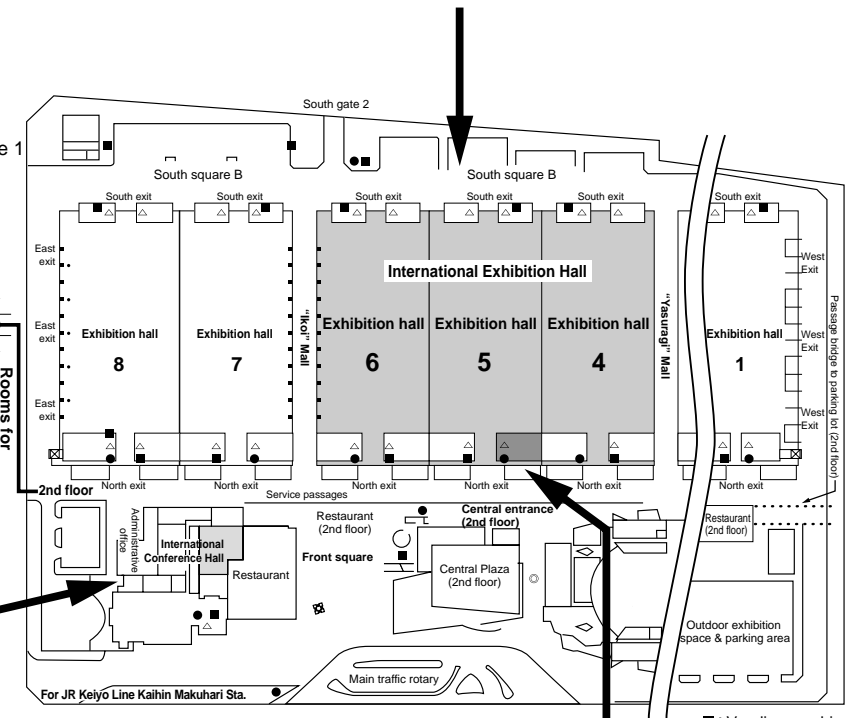

Layout of the venue

- [Section 1 for New Technology Seminars]
APA Hotel & Resort Tokyo Bay Makuhari
Tokyo Bay Makuhari Hall, Rooms No. 1 to 11 (2nd floor)
 (Room Capacity for A-6 is 200, Other Rooms 100)

- [Section 2 for New Technology Seminars]
Hotel New Otani Makuhari (2nd floor)
STELLA, Room N-1. SHYO, Room N-2.
MAI, Room N-3.
 (Room Capacity for N1 is 100, Other Rooms 200)

- [Exhibition Halls JAIMA SHOW 2009]
Halls 4, 5 and 6 in the Makuhari Messe
International Exhibition Hall

- Solution Corner
- JST Booth
- JETRO ZONE
- Research Organization Corner
- Academic Association Corner
- International Organization Corner
- News & Magazine Corner

- [Rooms for JAIMA Conferences and Tokyo Conferences]
International Conference Hall in Makuhari Messe

- : Vending machine
- : Telephone
- : Coin lockers
- △ : Rest room
- ⊗ : Elevator